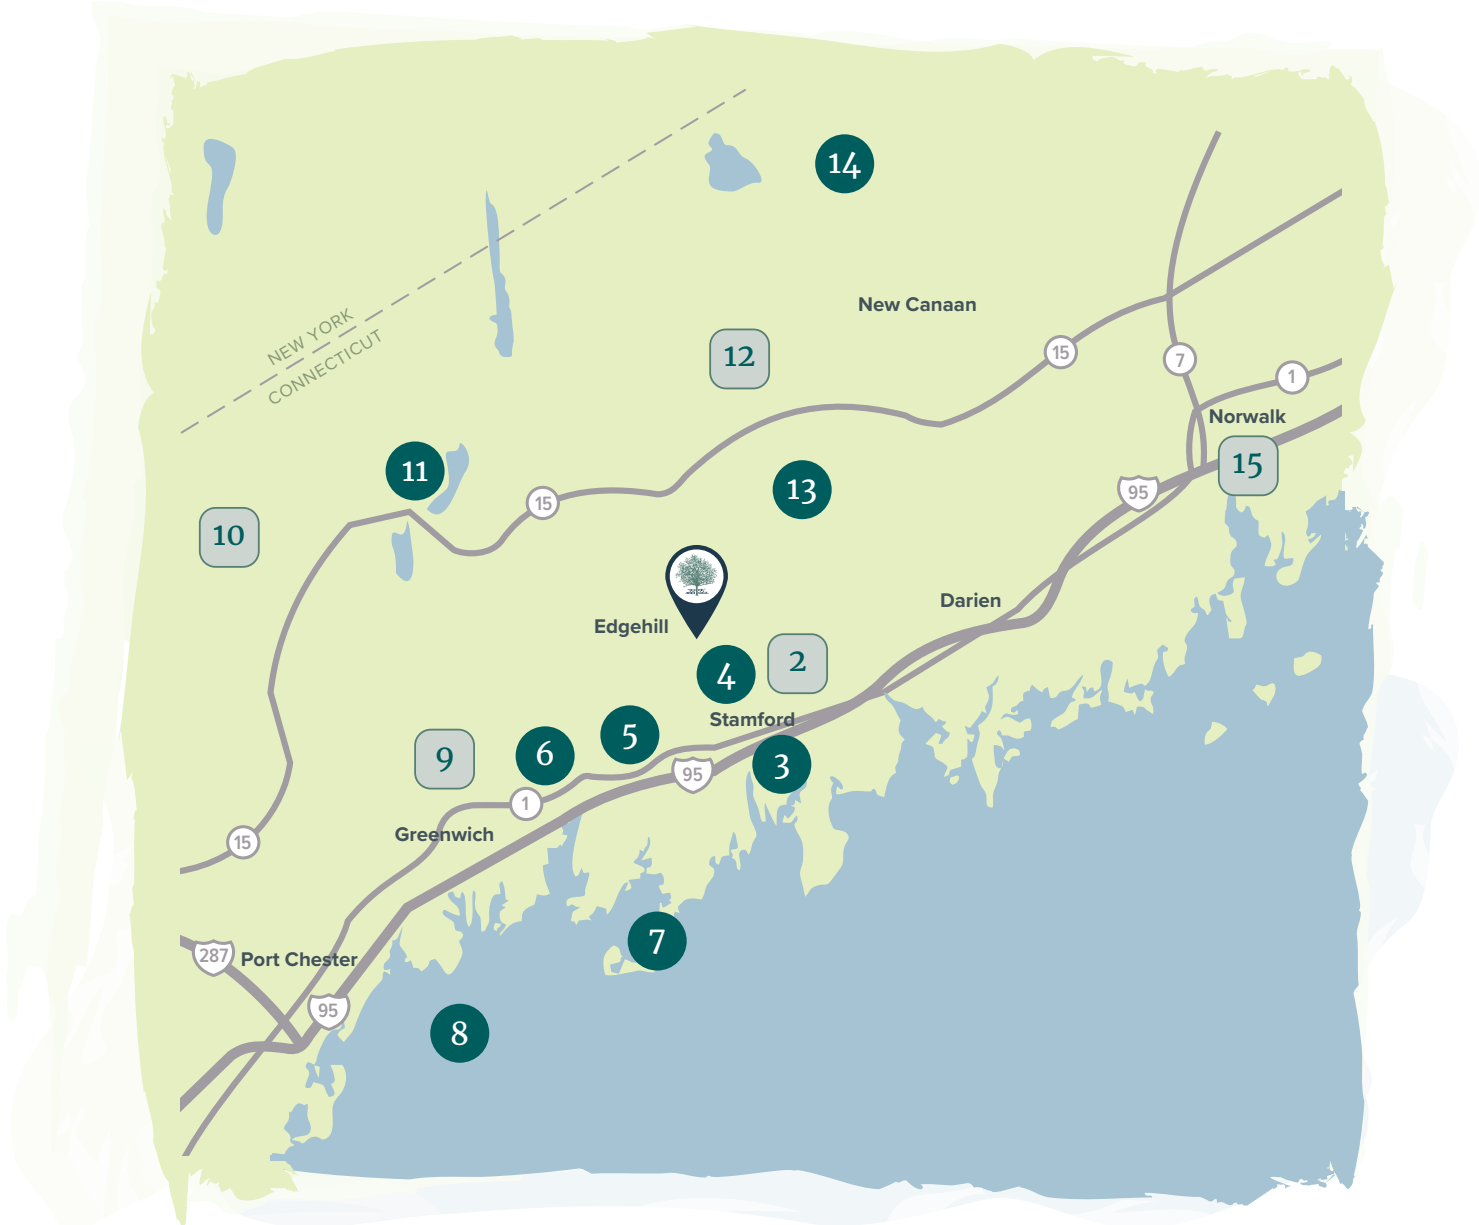

LOCAL MAP

Revel in the Stamford-Greenwich Lifestyle

Take Advantage of All the Area Has to Offer

You know there is no shortage of things to do in and around the Stamford-Greenwich area. You are a short train ride away from New York City and only a few miles from superior shopping, dining, golf courses, museums and the beach.

7 Tods Driftway
Old Greenwich, CT 06870
**Note: Edgehill provides Greenwich
Beach passes to residents.*

8

Great Captain's Island

Access island by the Greenwich Parks
Ferry from the dock on Arch Street.

9

Greenwich Main Library & Flinn Gallery

101 West Putnam Avenue
Greenwich, CT 06830

Bruce Museum

1 Museum Drive
Greenwich, CT 06830

The Ave—Greenwich Avenue Shopping District

Greenwich Avenue
Greenwich, CT 06830

**Thomas Henkelmann—Homestead Inn
(French Restaurant)**

Sheffield Island Lighthouse Ferry Cruise

Seaport Dock (*corner of Washington
Street & N Water Street*)
4 N Water Street
Norwalk, CT 06854

The Maritime Aquarium at Norwalk

10 N Water Street
Norwalk, CT 06854